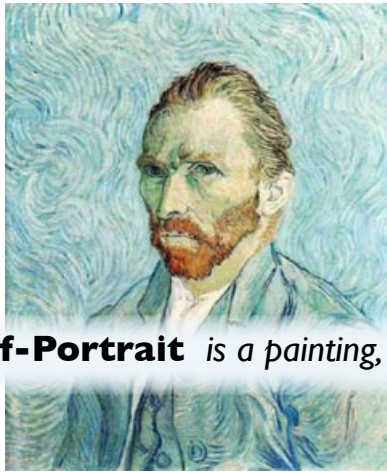

Types (kinds) of Paintings

A **Self-Portrait** is a painting, drawing or photograph of a the Artist him/herself.

Draw a your Self-Portrait.